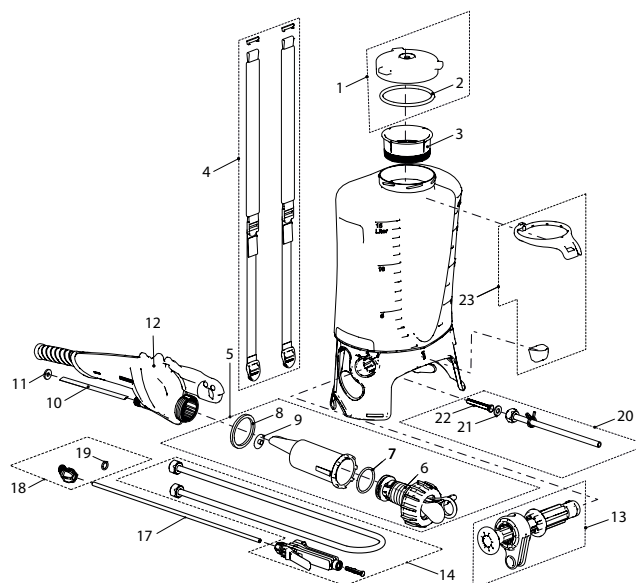

RPD 15 ABR

RPD 15 ABR, backpack sprayer (15 litres)		11924701	010106
Accessories (Pictures see page 66 ff)			
	Vario Gun, stepless variable one-hand operation from mist to jet	11558501	100821
	Telescopic extension 45 - 90 cm, plastic/aluminium	11659001-SB	030098
	Glass-fibre reinforced plastic spray tube, length 1 m	11497403	100890
	Spray tube 1 m brass with adapter G1/4"e	11486401	040820
	Spray hood oval, compression fitting	11871101	110066
	Spray hood round, ø12.5 cm, compression fitting	11864801	110042
	Spray boom plastic, max. 4 bar, compression fitting, with 4 fanjet nozzles	11659801-SB	100975
	Biofilter for the use of home-made spray mixtures	11475701-SB	100593
No	Gasket set consisting of:	11941001-SB	400150
2	Gasket 108x7		
6	Bellows		
7	O-ring 36.x3.5		
8	Gasket 48x4x4		
9	Pump gasket		
10	Suction tube L = 130 mm		
11	Gasket 15x5.5x2		
19	O-ring 7.66x1.78		
21	Gasket 15x7x1.5		
22	Filter		
No	Spare parts		
1	Lid complete ø137 mm	10397202-SB	151007
3	Filter screen	77009699-SB	151038
4	Carrying belt, pair (a pair)	11923302	113999
5	Pump complete (without pump lever)	11939301	113906
12	Pump lever	11920201	113913
13	Pump lever joint complete	11939401	113920
14	Trigger and hose complete	11637602-SB	710525
17	Spray tube 50 cm, straight, brass	11310402	710297
18	Adjustable nozzle 1.7 mm plastic brass	11889601	040943
20	Suction tube-set	11939501	113944
23	Spray tube holder	11934001	113951