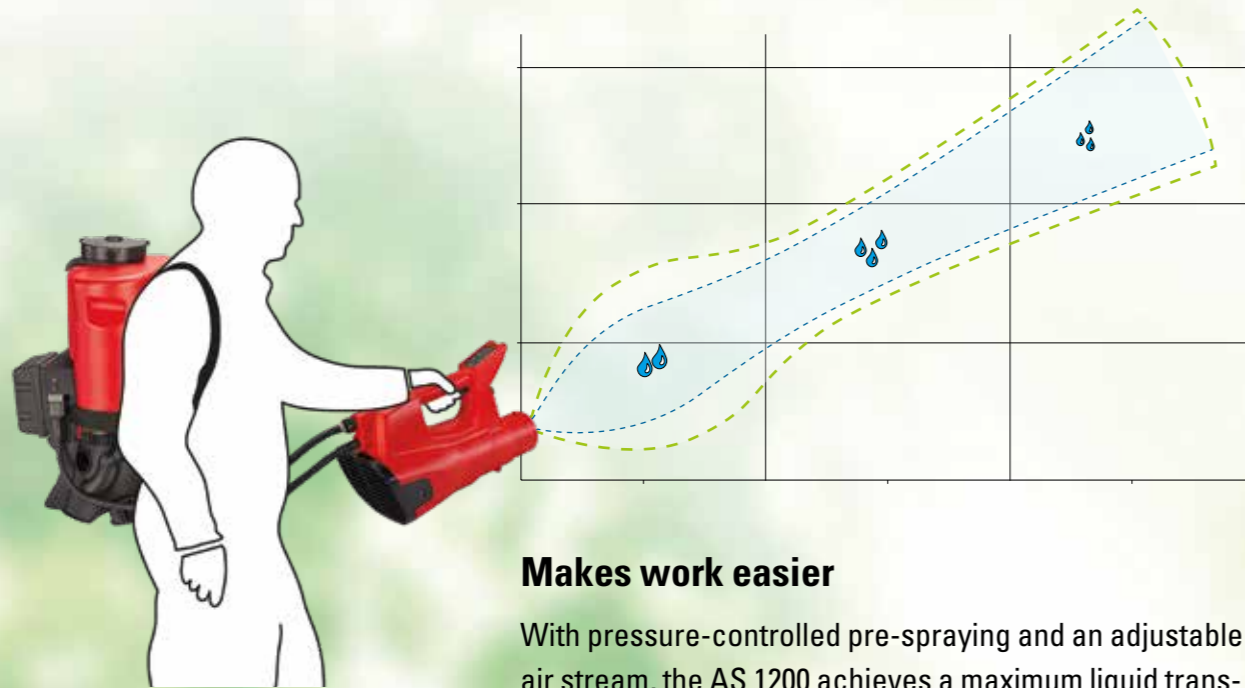

AS 1200 – Battery spray blower

Never a dry leaf again: Spraying with even greater efficiency

max.
10 bar**1**

NEW:
Air-supported
spraying
technology

**ACCU
POWER**

Made in Switzerland

Air-supported spraying with «Accu-Power»

The new technology from Birchmeier. A new dimension to plant protection: Spraying with pressure-controlled liquid supply in an air stream. A large spraying range can be achieved with pre-spraying and a variable air stream. A minimum loss of spray solution and a long reach is the result. The air stream also causes the targeted leaves to move, providing optimum wetting and penetration of foliage and shrubbery. The AS 1200, powered by an additional battery, is combined with a sprayer from the «Accu-Power» line. The spray blower is extremely powerful, easy to operate and impressively quiet.

Makes work easier

With pressure-controlled pre-spraying and an adjustable air stream, the AS 1200 achieves a maximum liquid transportation over the required distance.

- Adjustable air stream
- Specified pre-spraying
- Configurable flow rate
- Evenly distributed droplet spectrum
- Optimum target penetration
- High level of target area efficiency
- Improved use of active ingredients