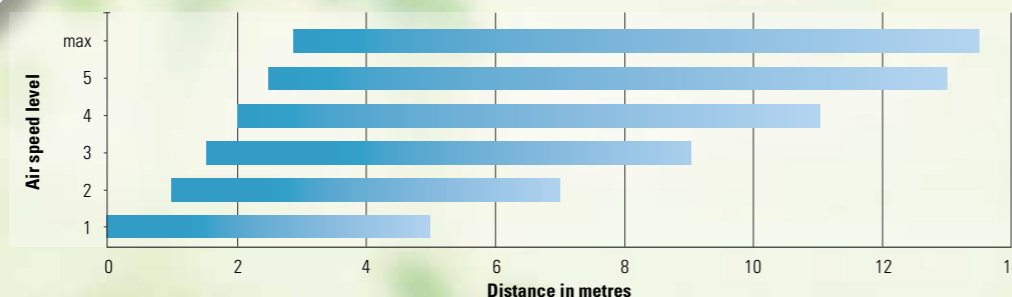

Distance vs. air speed level

Fruit-growing...

Added value by combining with the «Accu-Power» line

The clever concept: the AS 1200 in combination with the existing Birchmeier battery sprayer for even greater benefit. The ideal duo for comfortable and power-saving work with greater freedom of movement.