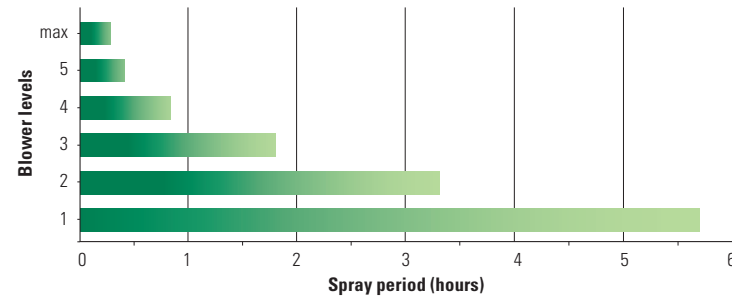

AS 1200 spray blower including battery, charger and battery carrier unit

Range depending on the blower levels

Duration of use AS 1200

AS 1200 AC1
Art.No. 12118001

Technical Specifications

Volume flow	Max. 1200 m ³ /h
Blowing force	Max. 19 N
Range	1 – 13 m
Blower levels	1 – 5, plus turbo level (max.)
Airspeed	Up to 65 m/s
Pressure range	0.5 – 10 bar
Battery	LiHD 2 x 18 V / 10.0 Ah (360 Wh)
Battery running time	25 min to max. 6 h (Blower level 1 – 5)
Battery charging time ¹	70 min
Life span battery	Up to 1000 charging cycles
Weight	3.5 kg
Dimension (L x W x H)	464 x 160 x 304 mm