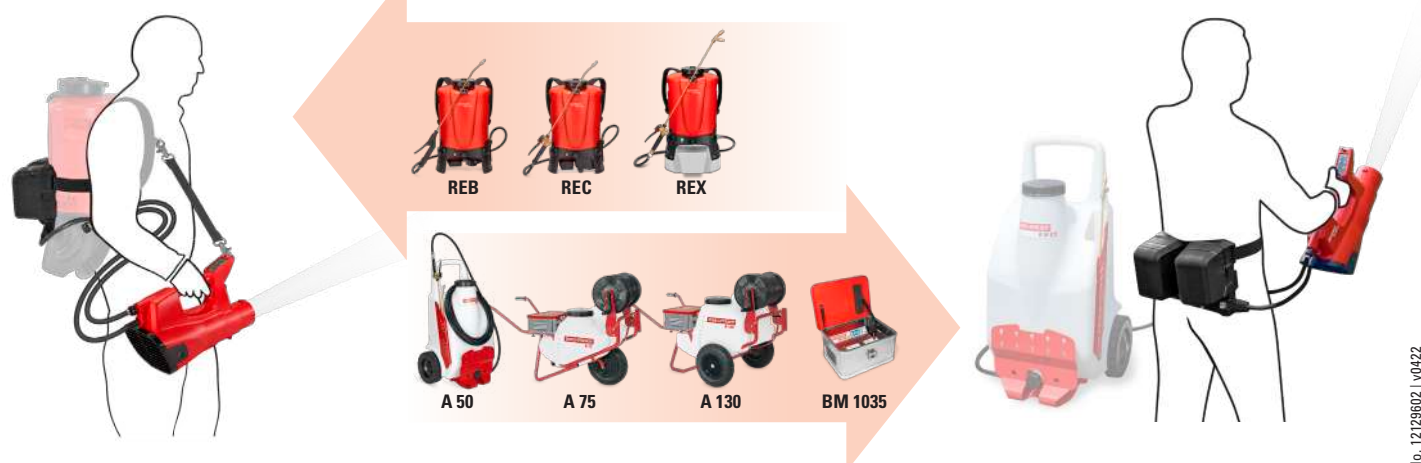

Spray nozzles

Plant protection (included)	Droplet size acc. ISO 25358²
AITXA 8001 VK Art.No. 12049601	VC Very coarse
AITXA 8002 VK Art.No. 12049701	VC Very coarse
AITXA 8003 VK Art.No. 12049801	VC Very coarse
Pest control (optional)	Droplet size acc. ISO 25358²
Special nozzle MV 850 Art.No. 50142056	M F Medium to fine
Special nozzle MV 425 Art.No. 50142060	M F Medium to fine
Disinfection nozzle (optional)	Droplet size acc. ISO 25358²
Special nozzle NF 125 Art.No. 12094201	XF Extremely fine

² Pressure dependent, applied with AS 1200

Art.No. 12129602 | v0422

Your Birchmeier distributor

BIRCHMEIER

Birchmeier Sprühtechnik AG
Im Stetterfeld 1
5608 Stetten
Schweiz
Telefon +41 56 485 81 81
Fax +41 56 485 81 82
www.birchmeier.com