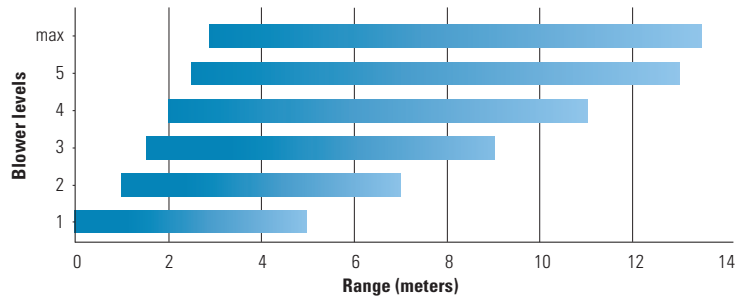

AS 1200 spray blower including battery, charger and battery carrier unit

Range depending on the blower levels

Duration of use AS 1200

AS 1200 AC1
Art.No. 12118001

Technical Specifications

Volume flow	Max. 1200 m ³ /h
Blowing force	Max. 19 N
Range	1 – 13 m
Blower levels	1 – 5, plus turbo level (max.)
Airspeed	Up to 65 m/s
Pressure range	0.5 – 10 bar
Battery	LiHD 2 x 18 V / 10.0 Ah (360 Wh)
Battery running time	25 min to max. 6 h (Blower level 1 – 5)
Battery charging time ¹	70 min
Life span battery	Up to 1000 charging cycles
Weight	3.5 kg
Dimension (L x W x H)	464 x 160 x 304 mm