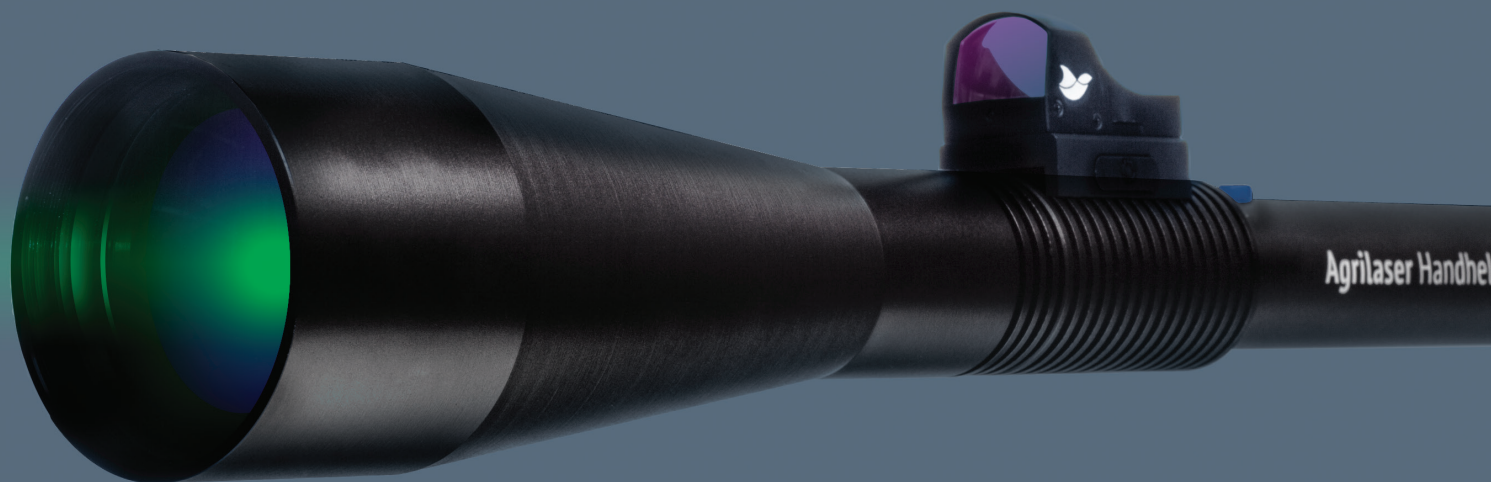

Agrilaser® Handheld

Easy to use

Range up to 2500 meter

Immediate and long-lasting results

Animal and environmentally friendly

Agrilaser the ultimate solution to bird nuisance

Advanced laser technology

Birds perceive the Agrilaser Handheld's laser spot as an approaching physical danger. Once they perceive the laser spot, they fly away in search of safer ground and, in contrast to conventional methods of bird deterrence, there will be no habituation. After consistent use of the Agrilaser Handheld, birds will perceive the controlled area as unsafe and will not return.

Bird Control Group dedicated years of research to develop the ultimate laser beam. This goal was achieved through the application of a combination of highly precise optics, filtering and light frequencies. The result is exceptional performance in bird repelling over long distances.

Red dot sight

To make operation over long distances more accurate and safe, the Agrilaser Handheld is equipped with a red dot sight. The sight makes it possible to accurately aim the Agrilaser Handheld at a desired target before activating the laser.

Key lock system

To prevent unauthorized use of the equipment, the Agrilaser Handheld is equipped with a key lock system.

Technical specifications

| | |
|----------------------------------|--|
| Laser beam color | Green |
| Service life laser source | 5,000 h |
| Power source | 2 x C battery (LR14) 1 x CR2032 battery (scope) |
| Power input | 3 VDC - 3.6 VDC |
| Energy consumption | 4 W |
| Dimensions (L x W x H) | 16.7 x 2.6 x 3.3 in (L x W x H) |
| Weight | 760 g (27 oz) |
| Operating temperature | -10 °C to +35 °C (14 °F to 95 °F) |