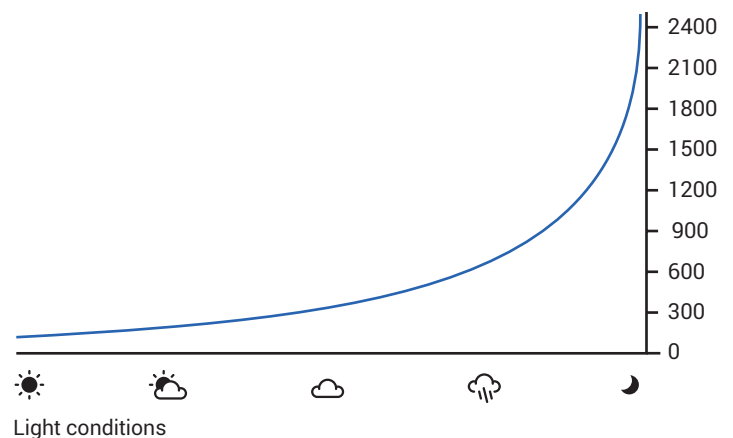

Technical specifications

Laser beam color	Green
Service life laser source	5,000 h
Power source	2 x C battery (LR14) 1 x CR2032 battery (scope)
Power input	3 VDC - 3.6 VDC
Energy consumption	4 W
Dimensions (L x W x H)	16.7 x 2.6 x 3.3 in (L x W x H)
Weight	760 g (27 oz)
Operating temperature	-10 °C to +35 °C (14 °F to 95 °F)

Estimated range for effective bird dispersal*